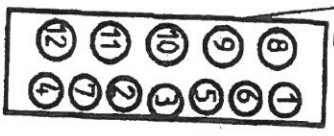

FUNCTIONS	COLOUR PIN		
	L	R	
A1 Stop/Tail lamp	2/1	2/6	6/7
A2 Flash(indicators) lamp L/R	7	3	1/4
A3 Reversing lamp	12	12	2
A4 Fog lamp	4	4	11
B No. plate lamp (B1-L.H.,B2-R.H.)	1	6	7
E End-Outline Marker Lamp	1	6	7
F Front Marker lamps (F1-L.H.,F2-R.H.)	1	6	7
M Stop lamp	2	2	6
N Mass-earth cables	5	5	3
U 12-pin flat plug			

- 1 - 07-YELLOW
- 2 - 12-PINK
- 3 - 05-WHITE
- 4 - 03-GREEN
- 5 -
- 6 - 02-RED
- 7 - 01-BLACK/06-BROWN
- 8 - 9-GREY
- 9 - 13-ORANGE
- 10 - 27,28-WHITE/BLACK/RED
- 11 - 4-BLUE
- 12 -

No.	COLOUR
01	black
02	red
03	green
04	blue
05	white
06	brown
07	yellow
08	purple
09	grey
12	rose
13	orange
19	BLUE-white
21	WHITE-blue
23	GREEN-red
24	PURPLE-white
25	ORANGE-black
26	GREEN-blue
27	WHITE-black
28	WHITE-red