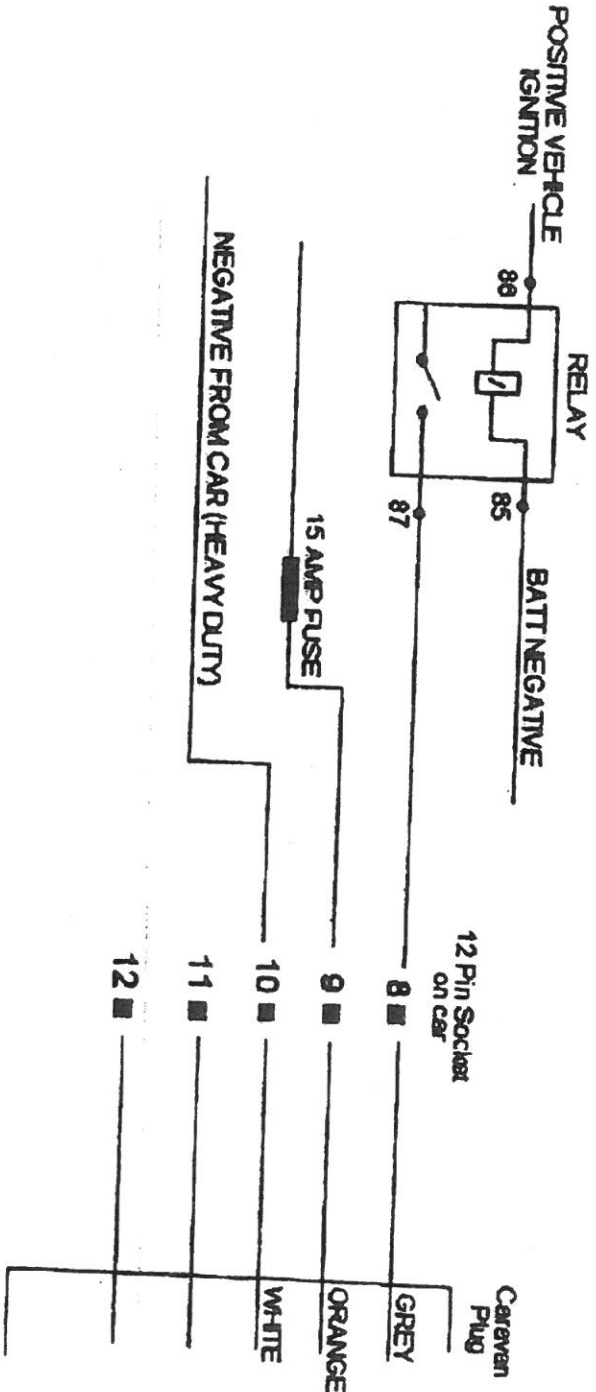

FUNCTIONS	COLOUR PIN		
	L	R	
A1 Stop/Tail lamp	2/1	2/6	6/7
A2 Flash(indicators) lamp L/R	7	3	1/4
A3 Reversing lamp	12	12	2
A4 Fog lamp	4	4	11
B No. plate lamp (B1-L.H.,B2-R.H.)	1	6	7
E End-Outline Marker Lamp	1	6	7
F Front Marker lamps (F1-L.H.,F2-R.H.)	1	6	7
M Stop lamp	2	2	6
N Mass-earth cables	5	5	3
U 12-pin flat plug			

- 1 - 07-YELLOW
- 2 - 12-PINK
- 3 - 05-WHITE
- 4 - 03-GREEN
- 5 -
- 6 - 02-RED
- 7 - 01-BLACK/06-BROWN
- 8 - 9-GREY
- 9 - 13-ORANGE
- 10 - 27,28-WHITE/BLACK/RED
- 11 - 4-BLUE
- 12 -

No.	COLOUR
01	black
02	red
03	green
04	blue
05	white
06	brown
07	yellow
08	purple
09	grey
12	rose
13	orange
19	BLUE-white
21	WHITE-blue
23	GREEN-red
24	PURPLE-white
25	ORANGE-black
26	GREEN-blue
27	WHITE-black
28	WHITE-red

WIRING DIAGRAM FOR MOTOR VEHICLE 12 PIN PLUG

- 8 ■ RUNS FRIDGE
- 9 ■ CHARGES BATTERY IN CONJUNCTION WITH (9) AND WHEN RUN BY ITSELF WORKS 12V INTERIOR LIGHTS
- 10 ■ EARTH
- 11 ■ SPARE
- 12 ■ SPARE

Dear Sir,
 Wiring Diagram for 12 pin
 Plug on Avelia Caravans
 Legends
 Avelia Australasia
 EURO RV